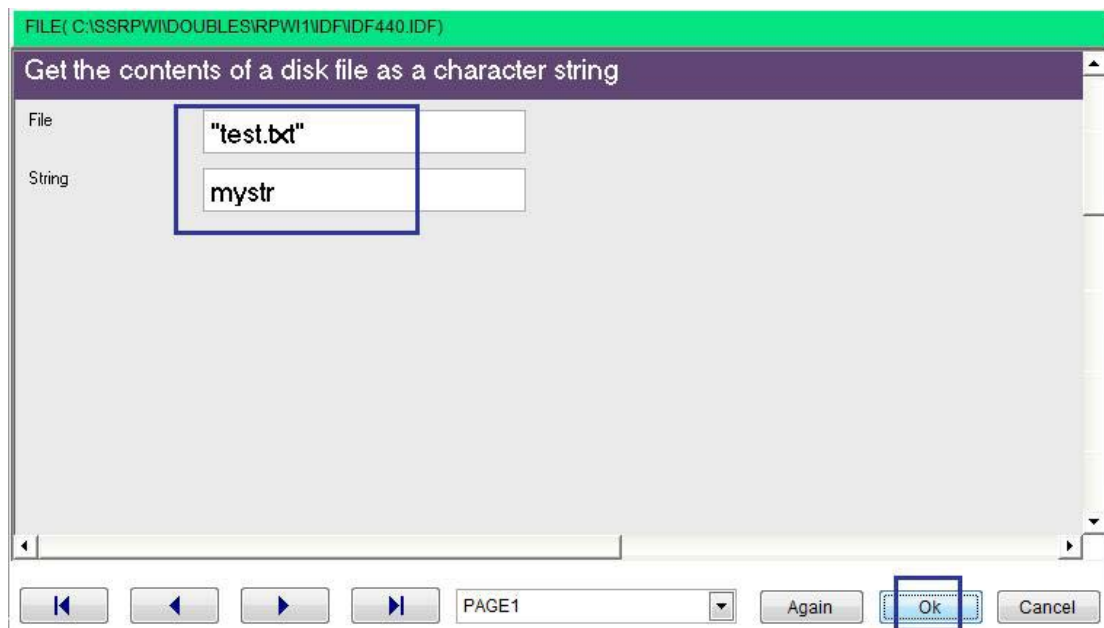

Example - Screen shots:-

Domain (Memo) Component (Read File To String)

Interaction Page